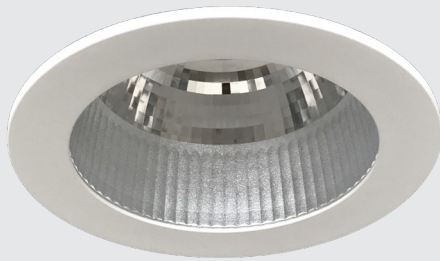

COMO BLACK SPECIFICATION

Specifying a COMO BLACK can be done listing the variations required as per below:

Selecting your COMO BLACK

1 Nominate desired output

COMO BLACK 1
COMO BLACK 2
COMO BLACK 3
COMO BLACK 4
COMO BLACK 5

2

Nominate trim style

Faceted reflector with open Flat Trim
Faceted reflector with Clear Glass in beveled trim
Faceted reflector with clear Anti-Vandal polycarbonate lens in beveled trim
Faceted reflector with Frosted Glass in beveled trim
Faceted reflector with Décor Glass with open flat trim

3 Nominate fixture control

Remote Fixed Output driver
Remote DALI Dimmable driver
Remote Trailing-Edge dimmable driver

4

Nominate LED control

3000K CRI80
4000K CRI80

5

Nominate trim finish

White trim finish
Black trim finish

Example:

Sales Reference: **CB2FGDD3KB**

Description: COMO BLACK 2, faceted reflector with Frosted Glass in beveled trim, remote DALI Dimmable driver, 3000K CRI80, Black trim

HEAD OFFICE

28 Edgerton Road [PO Box 443]
Mitcham, VIC 3132
Tel: (03) 8878 2000
Fax: (03) 8878 2099
sales@versalux.com.au

SYDNEY SALES

Suite 3, 333 Pacific Highway
North Sydney, NSW 2060
Tel: (02) 9922 8900
Fax: (02) 9922 8999
sales@versalux.com.au

BRISBANE SALES

Level 1 Reception Suite 6.08,
433 Logan Road
Stones Corner, QLD 4120
Tel: (07) 3394 5000
Fax: (07) 3394 5099
sales@versalux.com.au

ADELAIDE SALES

Unit 2/780 South Road
Glandore, SA, 5037
Tel: (08) 8292 1100
Fax: (08) 8292 1199
sales@versalux.com.au

NEW ZEALAND SALES

Unit 3C, Henry Rose Place
Albany, Auckland, 0632
Tel: 09 447 3985
support@versalux.co.nz

PERTH DISTRIBUTOR H.I. LIGHTING

111 Broadway
Bassendean, WA 6054
Tel: (08) 9377 1322
Fax: (08) 9377 1761
reception@hilighting.com.au

HOBART DISTRIBUTOR ELECTRICAL AGENCIES