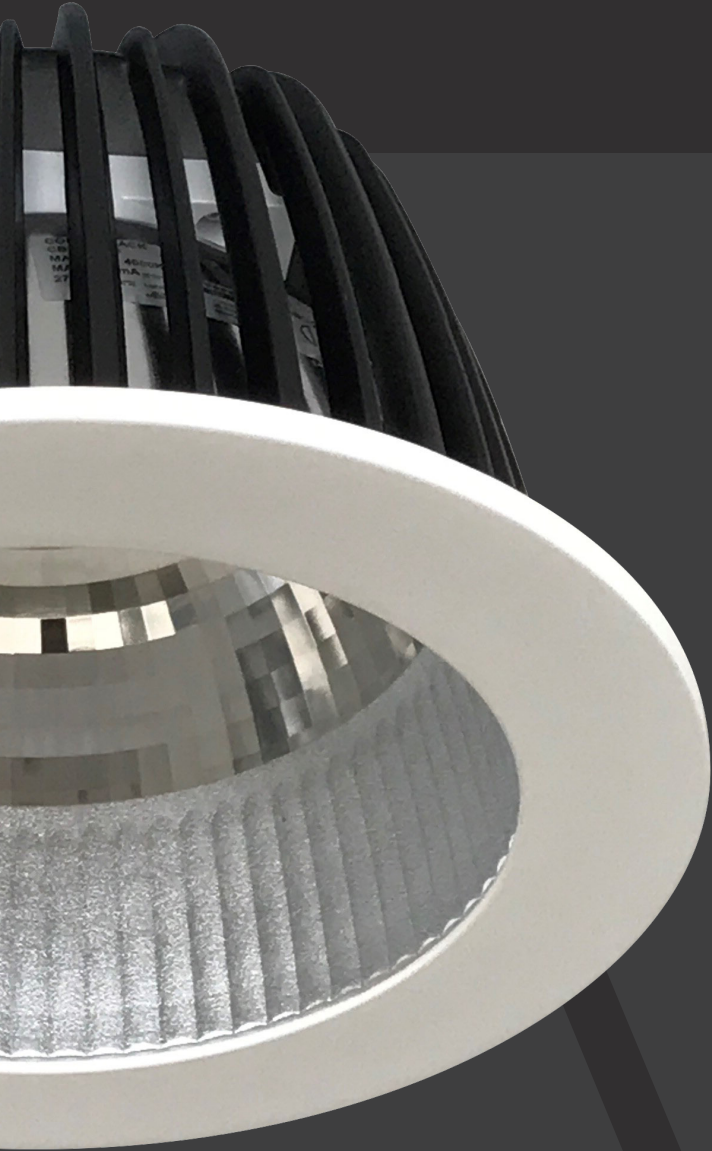

COMO BLACK

1 downlight, 16 outputs

Unique Versalux MULTI-FIT fixed output or trailing-edge drivers

DALI drivers optional

Unique Versalux light engine designed to complement faceted optic for >100lm/W with high visual comfort

Unique thermal management

High quality, low-glare primary optic featuring two-stage multi-faceted design

Fixture configurations include:

- Open reflector
- Clear or frosted glass lenses (IP44 from below)
- Anti-vandal version (Clear polycarbonate lens with Torx-screws, IP44 from below)
- Decorative 'floating' frosted glass ring

Matches existing COMO downlights for upgrades and extensions

A NEW REVOLUTION FOR AUSTRALIA'S LEADING DOWNLIGHT
COMO BLACK - THE NEXT GENERATION