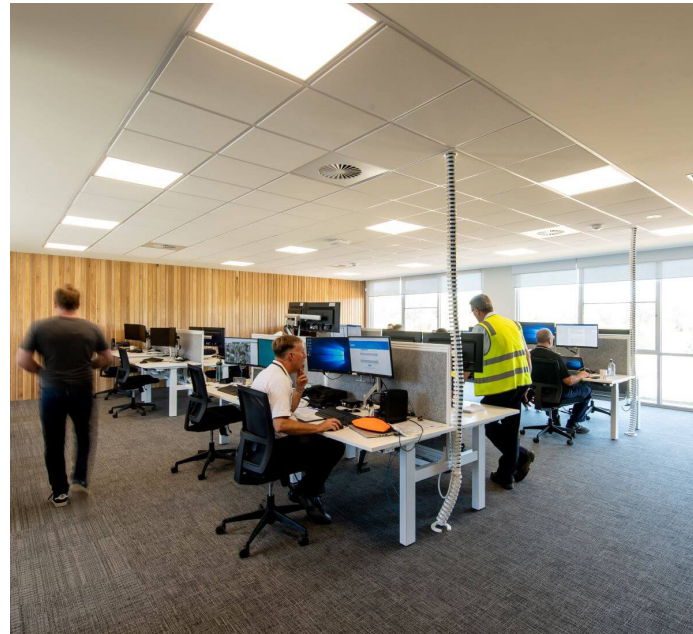

FEATURED PRODUCTS

INFINITI

Function
areas

ASTI

Offices

PERSEO

Exterior

CHIARA

Exterior

MIDNA

Exterior

LUNA

Exterior

[CLICK HERE](#) TO VIEW THE FULL PROJECT PROFILE.

28 Edgerton Road [PO Box 443] Mitcham, VIC, 3132

Phone: (03) 8878 2000 | Fax: (03) 8878 2099

Email: sales@versalux.com.au